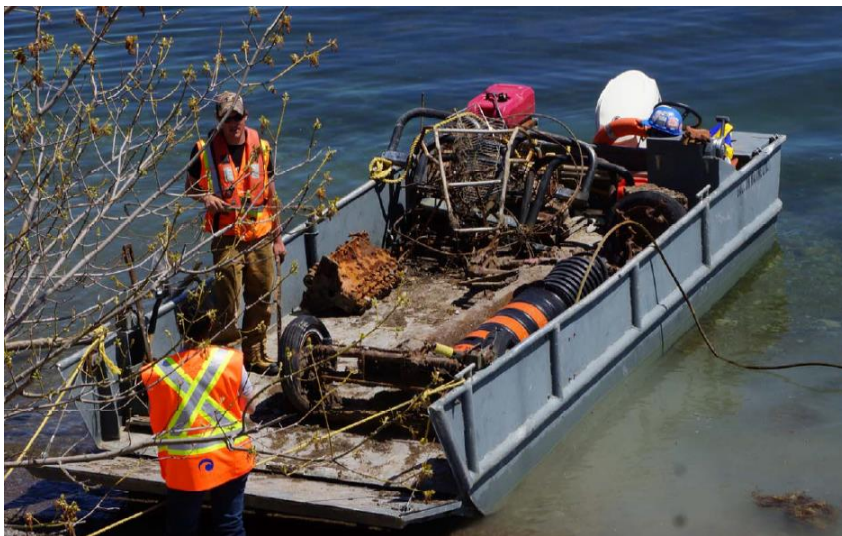

# WORK BOATS

## LANDING CRAFT

Galcon Marine's highly skilled Construction Team has had extensive experience with diversified projects of all types in the Marine Construction Industry. Our team has the working knowledge of the processes involved in working together as a team during pre-construction planning, value engineering & contracts administration in order to make the project a success.

- Construction: Steel
- Transport: Truckable
- Ramped Bow
- Open Deck
- Shallow Draft
- Horsepower: 115
- Propulsion: Single Screw Outboard